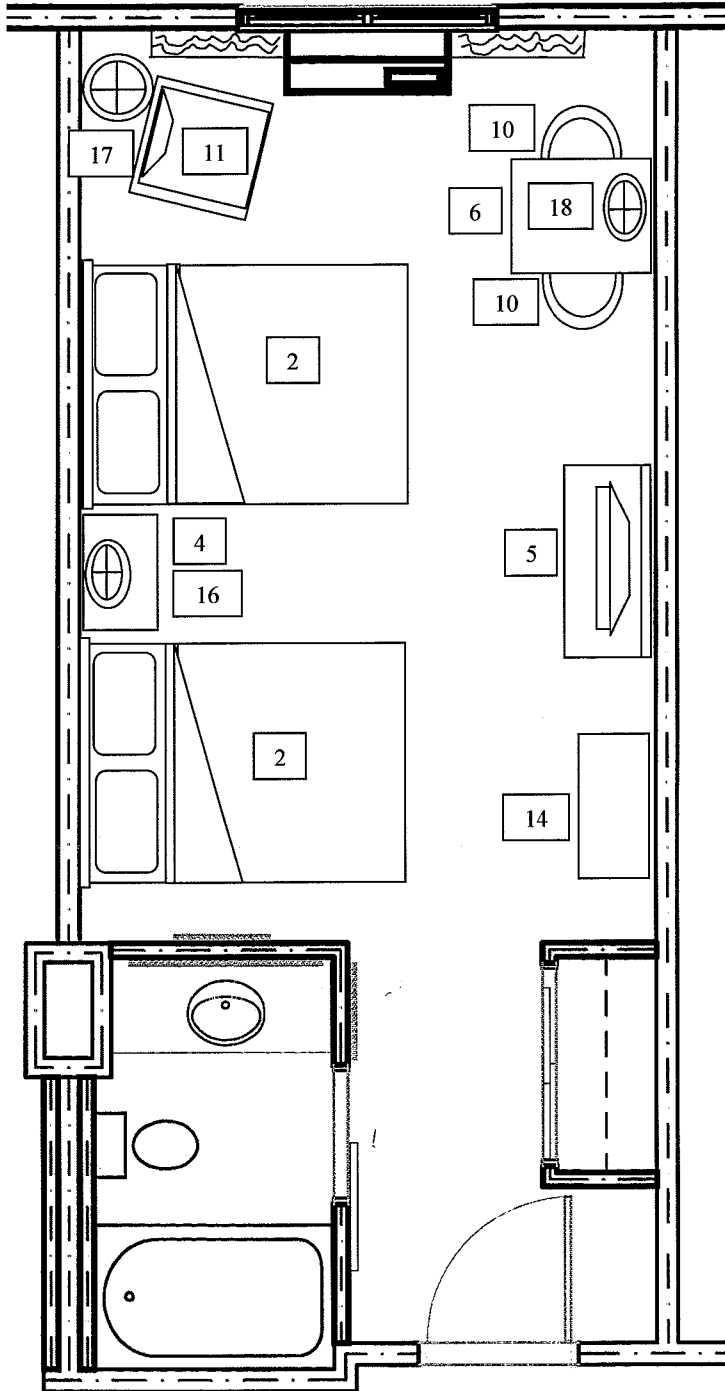

Palisade Wine Country Inn  
 Palisade, Colorado  
 Single King - 26' L / Room

- Furnishings Key
1. King Bed / Headboard
  2. Queen Bed / Headboard
  3. Nightstand - 24"W
  4. Nightstand - 30"W
  5. Chest w/TV - 42"H
  6. Desk- 48"W x 24"D
  7. Table - 36"W x 36"D
  8. Cocktail Table - 36"W x 20"D
  9. Ergo Chair
  10. Side Chair w/Arms
  11. Lounge Chair
  12. Ottoman
  13. Sofa / Sofa Sleeper
  14. Upholstered Luggage Bench
  15. Nightstand Lamp - Single Socket
  16. Nightstand Lamp - Double Socket
  17. Floor Lamp
  18. Desk Lamp

Scale: 1/4" = 1'-0"

Palisade Wine Country Inn  
 Palisade, Colorado  
 Double Queen - 28' L / Room

Furnishings Key

1. King Bed / Headboard
2. Queen Bed / Headboard
3. Nightstand - 24"W
4. Nightstand - 30"W
5. Chest w/TV - 42"H
6. Desk- 48"W x 24"D
7. Table - 36"W x 36"D
8. Cocktail Table - 36"W x 20"D
9. Ergo Chair
10. Side Chair w/Arms
11. Lounge Chair
12. Ottoman
13. Sofa / Sofa Sleeper
14. Upholstered Luggage Bench
15. Nightstand Lamp - Single Socket
16. Nightstand Lamp - Double Socket
17. Floor Lamp
18. Desk Lamp

Scale: 1/4" = 1'-0"

Palisade Wine Country Inn  
 Palisade, Colorado  
 Single King - 28' L / Room

Furnishings Key

1. King Bed / Headboard
2. Queen Bed / Headboard
3. Nightstand - 24"W
4. Nightstand - 30"W
5. Chest w/TV - 42"H
6. Desk- 48"W x 24"D
7. Table - 36"W x 36"D
8. Cocktail Table - 36"W x 20"D
9. Ergo Chair
10. Side Chair w/Arms
11. Lounge Chair
12. Ottoman
13. Sofa / Sofa Sleeper
14. Upholstered Luggage Bench
15. Nightstand Lamp - Single Socket
16. Nightstand Lamp - Double Socket
17. Floor Lamp
18. Desk Lamp

Scale: 1/4" = 1'-0"