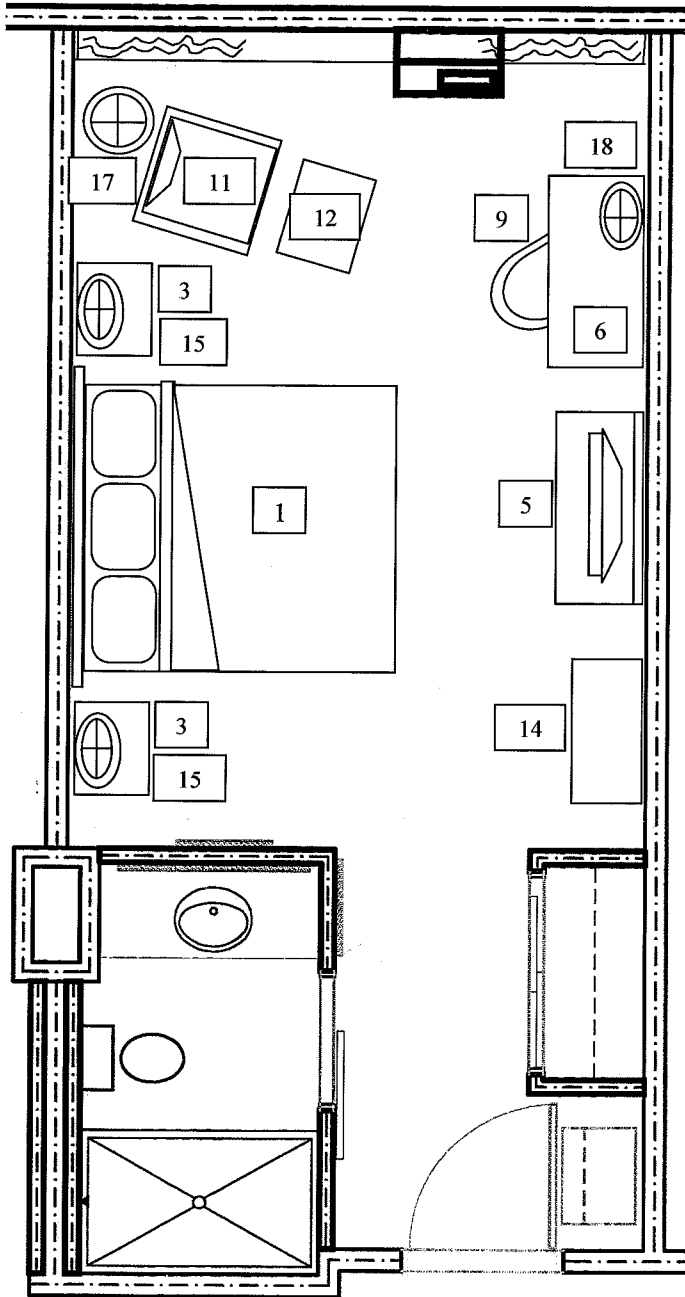

Palisade Wine Country Inn  
 Palisade, Colorado  
 Single King - 26' L / Room

- Furnishings Key
1. King Bed / Headboard
  2. Queen Bed / Headboard
  3. Nightstand - 24"W
  4. Nightstand - 30"W
  5. Chest w/TV - 42"H
  6. Desk- 48"W x 24"D
  7. Table - 36"W x 36"D
  8. Cocktail Table - 36"W x 20"D
  9. Ergo Chair
  10. Side Chair w/Arms
  11. Lounge Chair
  12. Ottoman
  13. Sofa / Sofa Sleeper
  14. Upholstered Luggage Bench
  15. Nightstand Lamp - Single Socket
  16. Nightstand Lamp - Double Socket
  17. Floor Lamp
  18. Desk Lamp

Scale: 1/4" = 1'-0"

Palisade Wine Country Inn  
 Palisade, Colorado  
 Double Queen - 28' L / Room

Furnishings Key

1. King Bed / Headboard
2. Queen Bed / Headboard
3. Nightstand - 24"W
4. Nightstand - 30"W
5. Chest w/TV - 42"H
6. Desk- 48"W x 24"D
7. Table - 36"W x 36"D
8. Cocktail Table - 36"W x 20"D
9. Ergo Chair
10. Side Chair w/Arms
11. Lounge Chair
12. Ottoman
13. Sofa / Sofa Sleeper
14. Upholstered Luggage Bench
15. Nightstand Lamp - Single Socket
16. Nightstand Lamp - Double Socket
17. Floor Lamp
18. Desk Lamp

Scale: 1/4" = 1'-0"

Palisade Wine Country Inn  
 Palisade, Colorado  
 Single King - 28' L / Room

Furnishings Key

1. King Bed / Headboard
2. Queen Bed / Headboard
3. Nightstand - 24"W
4. Nightstand - 30"W
5. Chest w/TV - 42"H
6. Desk- 48"W x 24"D
7. Table - 36"W x 36"D
8. Cocktail Table - 36"W x 20"D
9. Ergo Chair
10. Side Chair w/Arms
11. Lounge Chair
12. Ottoman
13. Sofa / Sofa Sleeper
14. Upholstered Luggage Bench
15. Nightstand Lamp - Single Socket
16. Nightstand Lamp - Double Socket
17. Floor Lamp
18. Desk Lamp

Scale: 1/4" = 1'-0"