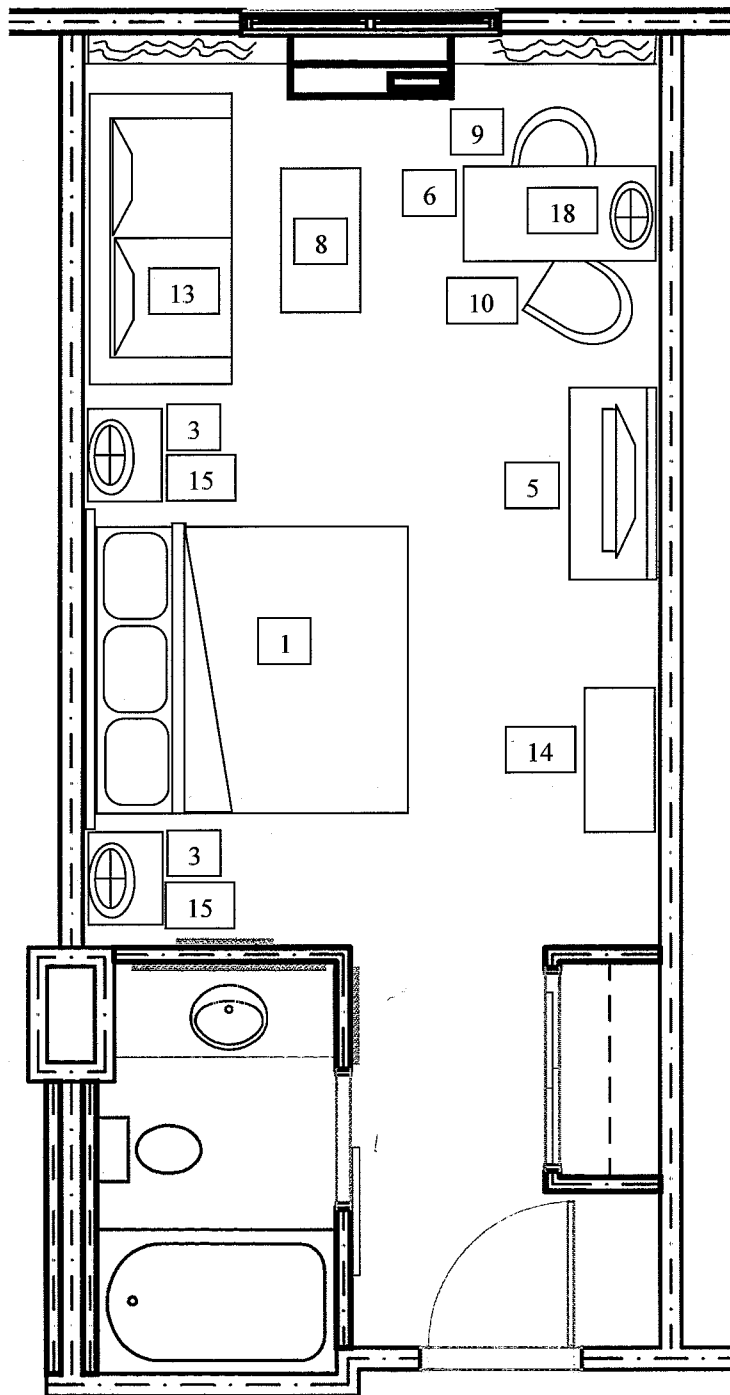

Palisade Wine Country Inn  
 Palisade, Colorado  
 Single King - 26' L / Room

- Furnishings Key
1. King Bed / Headboard
  2. Queen Bed / Headboard
  3. Nightstand - 24"W
  4. Nightstand - 30"W
  5. Chest w/TV - 42"H
  6. Desk- 48"W x 24"D
  7. Table - 36"W x 36"D
  8. Cocktail Table - 36"W x 20"D
  9. Ergo Chair
  10. Side Chair w/Arms
  11. Lounge Chair
  12. Ottoman
  13. Sofa / Sofa Sleeper
  14. Upholstered Luggage Bench
  15. Nightstand Lamp - Single Socket
  16. Nightstand Lamp - Double Socket
  17. Floor Lamp
  18. Desk Lamp

Scale: 1/4" = 1'-0"

Palisade Wine Country Inn  
 Palisade, Colorado  
 Double Queen - 28' L / Room

Furnishings Key

1. King Bed / Headboard
2. Queen Bed / Headboard
3. Nightstand - 24"W
4. Nightstand - 30"W
5. Chest w/TV - 42"H
6. Desk- 48"W x 24"D
7. Table - 36"W x 36"D
8. Cocktail Table - 36"W x 20"D
9. Ergo Chair
10. Side Chair w/Arms
11. Lounge Chair
12. Ottoman
13. Sofa / Sofa Sleeper
14. Upholstered Luggage Bench
15. Nightstand Lamp - Single Socket
16. Nightstand Lamp - Double Socket
17. Floor Lamp
18. Desk Lamp

Scale: 1/4" = 1'-0"

Palisade Wine Country Inn  
 Palisade, Colorado  
 Single King - 28' L / Room

Furnishings Key

1. King Bed / Headboard
2. Queen Bed / Headboard
3. Nightstand - 24"W
4. Nightstand - 30"W
5. Chest w/TV - 42"H
6. Desk- 48"W x 24"D
7. Table - 36"W x 36"D
8. Cocktail Table - 36"W x 20"D
9. Ergo Chair
10. Side Chair w/Arms
11. Lounge Chair
12. Ottoman
13. Sofa / Sofa Sleeper
14. Upholstered Luggage Bench
15. Nightstand Lamp - Single Socket
16. Nightstand Lamp - Double Socket
17. Floor Lamp
18. Desk Lamp

Scale: 1/4" = 1'-0"