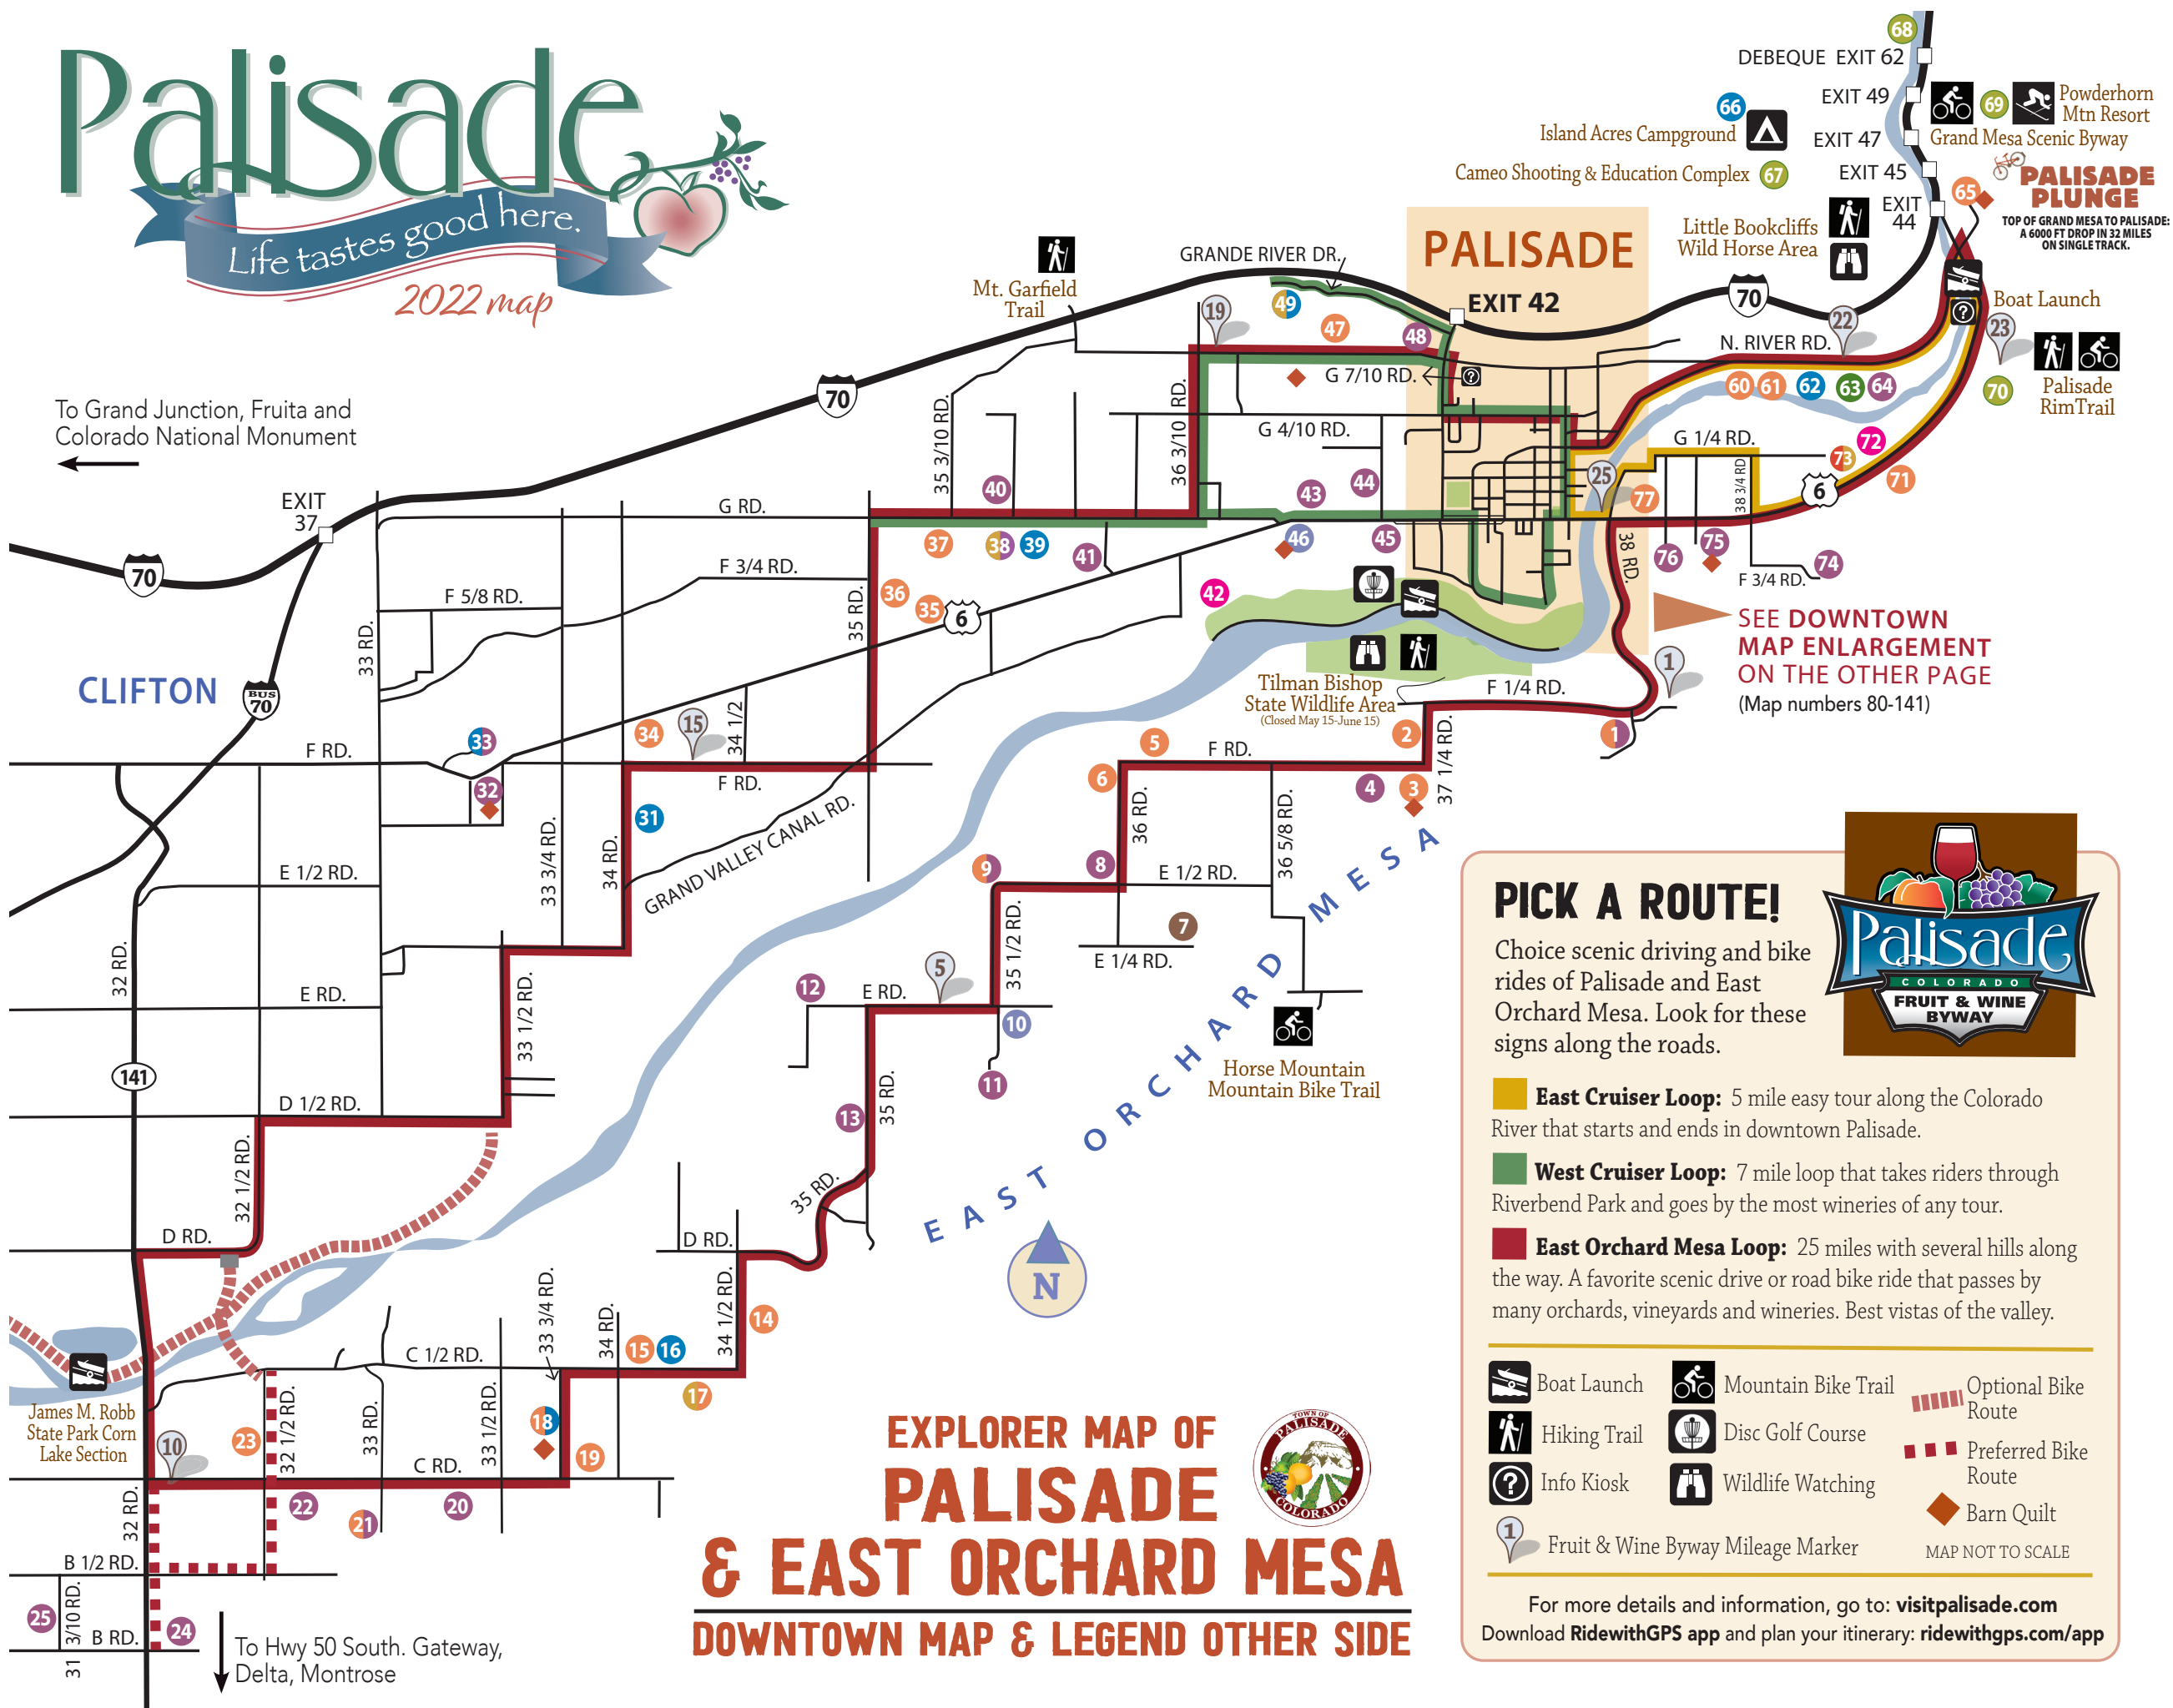

Palisade

Life tastes good here.

2022 map

EXPLORER MAP OF PALISADE & EAST ORCHARD MESA

DOWNTOWN MAP & LEGEND OTHER SIDE

PICK A ROUTE!

Choice scenic driving and bike rides of Palisade and East Orchard Mesa. Look for these signs along the roads.

- East Cruiser Loop:** 5 mile easy tour along the Colorado River that starts and ends in downtown Palisade.
- West Cruiser Loop:** 7 mile loop that takes riders through Riverbend Park and goes by the most wineries of any tour.
- East Orchard Mesa Loop:** 25 miles with several hills along the way. A favorite scenic drive or road bike ride that passes by many orchards, vineyards and wineries. Best vistas of the valley.

- Boat Launch
- Hiking Trail
- Info Kiosk
- Fruit & Wine Byway Mileage Marker
- Mountain Bike Trail
- Disc Golf Course
- Wildlife Watching
- Optional Bike Route
- Preferred Bike Route
- Barn Quilt

For more details and information, go to: visitpalisade.com
 Download **RidewithGPS** app and plan your itinerary: ridewithgps.com/app

MAP NOT TO SCALE

LEGEND: PALISADE BUSINESSES & SERVICES BY CATEGORY

Eat & Drink

- 17 Anita's Palisade Pies
- 38 Maison La Belle Vie Winery
- 49 Caroline's at Wine Country Inn
- 49 Tapestry Lounge at Wine Country Inn
- 73 Clark & Company's Brandy Shack
- 88 357 Bar & Grill
- 90 Palisade Livery Bar
- 94 13° Brix & Bistro
- 96 Fidel's Cocina & Bar
- 98 Slice O' Life Bakery
- 100 Copeka Palisade Coffee
- 102 Péche
- 103 Columbine Liquors
- 107 Diorio's Pizza of Palisade
- 111 El Comedor
- 129 Palisade Peach Shack & Cafe
- 132 Peach Street Distillers
- 133 Palisade Brewing Company
- 134 The Ordinary Fellow